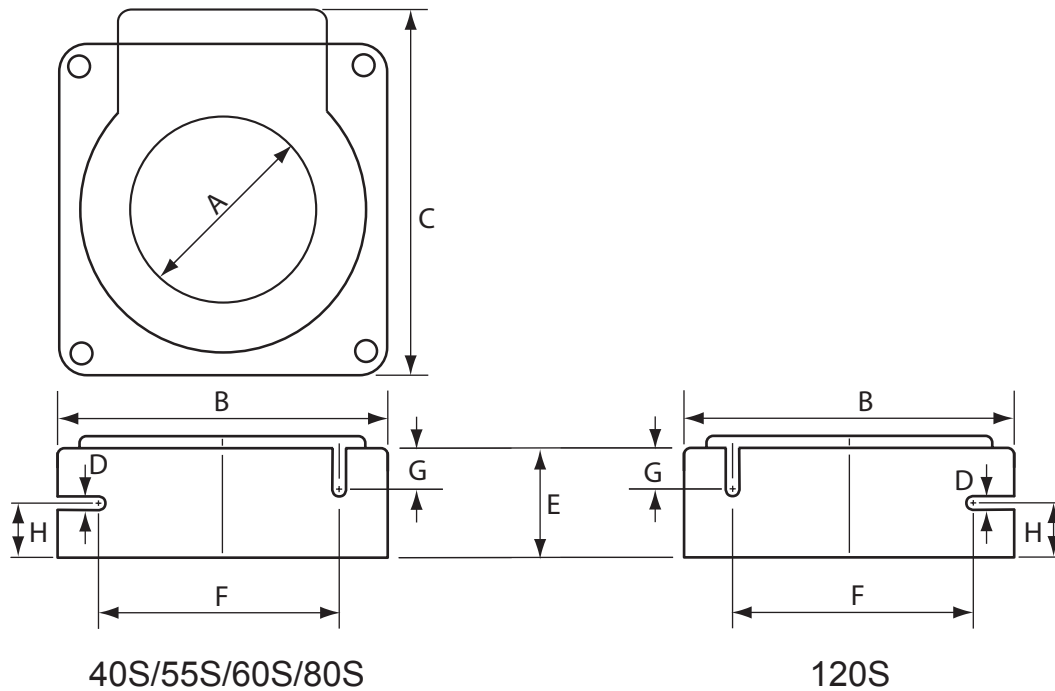

Zero-Phase Current Transformer (ZCT)

Mechanical Dimensions

ZCT40S/ ZCT55S/ ZCT60S/ ZCT80S/ZCT120S

Dimension (mm)	Model				
	ZCT40S	ZCT55S	ZCT60S	ZCT80S	ZCT120S
A	40	56	60	80	120
B	78	126	95	120	180.5
C	97	148	110	135	179.5
D	3.5	4	6	3.5	6
E	36	36	31.5	36	37
F	52	102	62	94	147
G	16	12	20.5	16	20.5
H	17.5	18	11	17.5	16